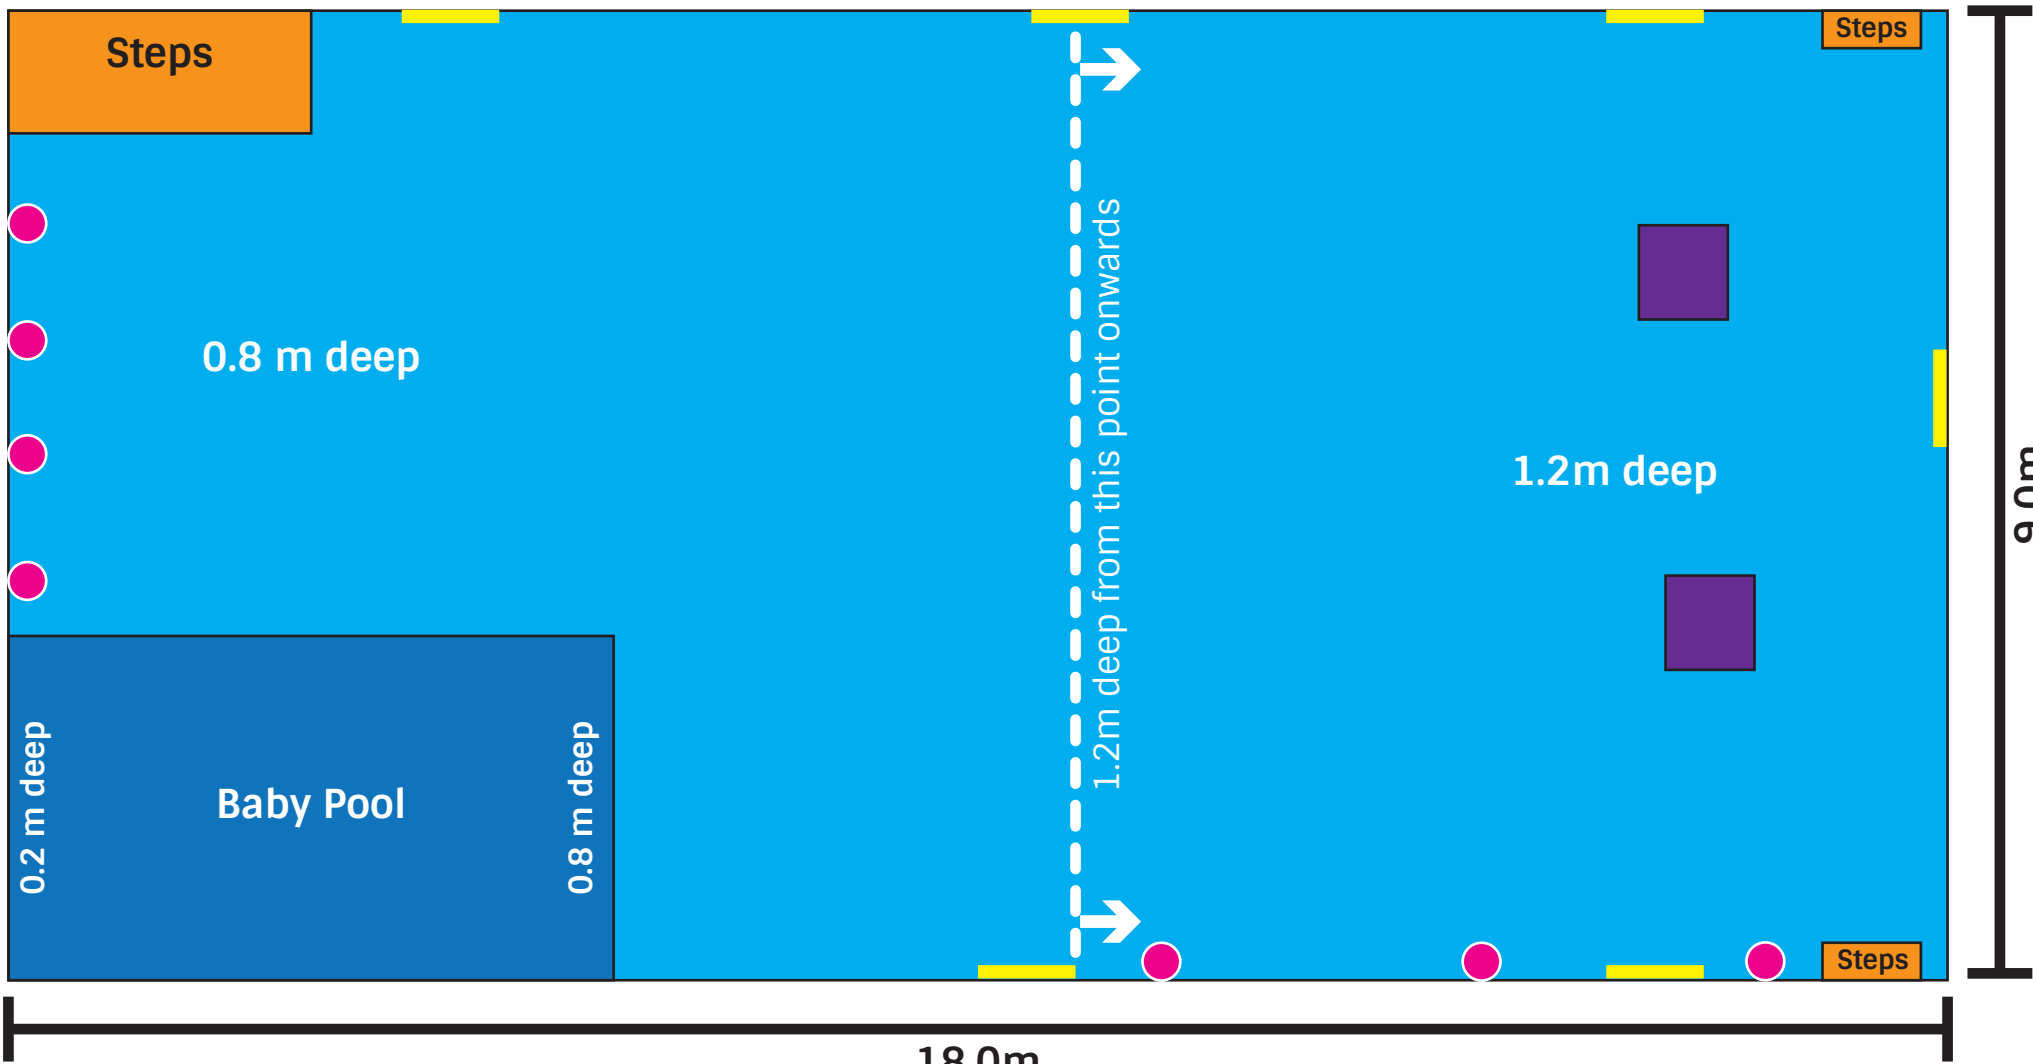

Disabled

EMERGENCY EXIT

Devon Valley Indoor Pool

Ladies

Gents

9.0m

18.0m

Plant Room

Skimmers
Outlet Jets

Inlet Jets

EMERGENCY
EXIT